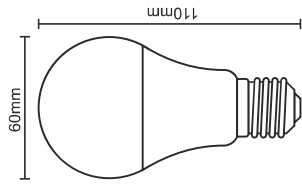

art.n.: ZLS581

tup: A60/E27/7W/300/4000K

1/10 / 100

815850401902731