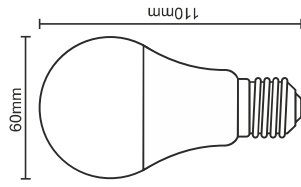

art.n.: ZLS561

tup: A60/E27/7W/300/6000K

1/10 / 100

8158504019027191

10W

art.nr.: ZLS572

тип: A60/E27/10W/300/3000K

1 / 10 / 100