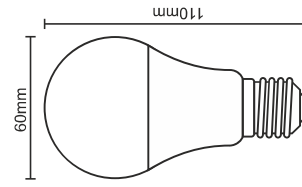

art.n.: ZLS561

tup: A60/E27/7W/300/6000K

1/10 / 100

8158504019027191

10W

art.nr.: ZLS572

тип: A60/E27/10W/300/3000K

1 / 10 / 100