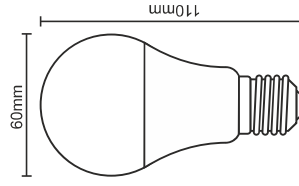

10W

art.nr.: ZLS582

тип: A60/E27/10W/300/4000K

1 / 10 / 100