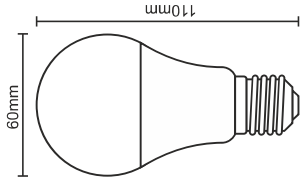

art.n.: ZLS561

tup: A60/E27/7W/300/6000K

1/10 / 100

8158504019027191

10W

art.nr.: ZLS572

тип: A60/E27/10W/300/3000K

1 / 10 / 100