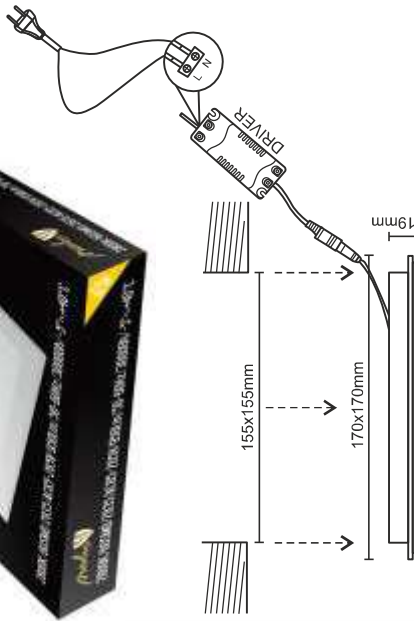

12W

art.nr.: LPL213

tup: PS12W/60SMD/2835/2800K

8158504019014391

12W

art.nr.: LPL223

tup: PS12W/60SMD/2835/4000K

8158504019014461