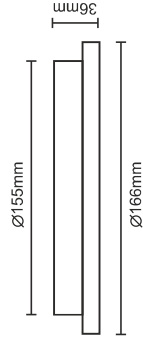

12W

art.nr.: LPL113H

tup: PR12W/120SMD/2835/2800K/HV

IP40

2800K

1500lm

12W
140W

-10°C
+50°C

1/40

715850401901811

12W

art.nr.: LPL123H

tup: PR12W/120SMD/2835/4000K/HV

IP40

4000K

1520lm