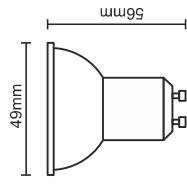

art.nr.: ZLS122

tup: GU10/3W/SMD/2835/4000K/PB/AC

3W