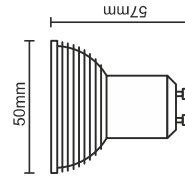

1 / 10 / 200

6000K

430lm

5W
50W

12 LED

AC
85-265V

120°

50,000 h

200,000

9% 100%

Ra ≥ 80

uv free

Hg free

art.nr.: ZLS135A

тип: GU10/12SMD/5730/6000K/AB/AC

5W