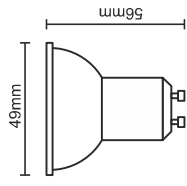

art.nr.: ZLS112

tup: GU10/3W/SMD/2835/3000K/PB/AC

3W