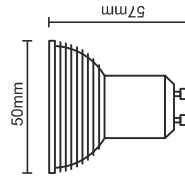

1 / 10 / 200

4000K

410lm

5W
50W

12 LED

AC
85-265V

120°

50,000 h

200,000

9% 100%

Ra ≥ 80

uv free

Hg free

art.nr.: ZLS155A

тип: GU10/12SMD/5730/4000K/AB/AC

5W