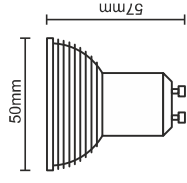

5W
DIMMABLE