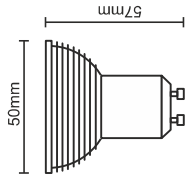

tip: GU10/12SMD/5730/6000K/AB/MC/D

1 / 10 / 200

7158504019010641

1 / 10 / 200

2800K

390lm

5W
45W

12 LED