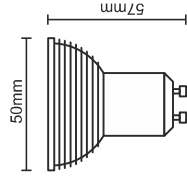

7158504019010711

5W
DIMMABLE