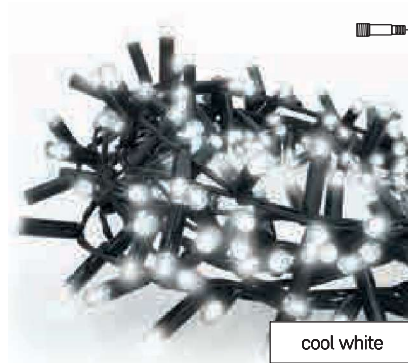

CONNECT CLUSTERS

A + B + C = PROFI

3
YEARS
WARRANTY

365 days

C

warm white

D2BW01 1550020006 1/1-12
150 LED IN/OUT Black cable
 ↔ 3 m

8 592920 094563

cool white

D2BC01 1550022007 1/1-12
150 LED IN/OUT Black cable
 ↔ 3 m

8 592920 094648

D2CW02