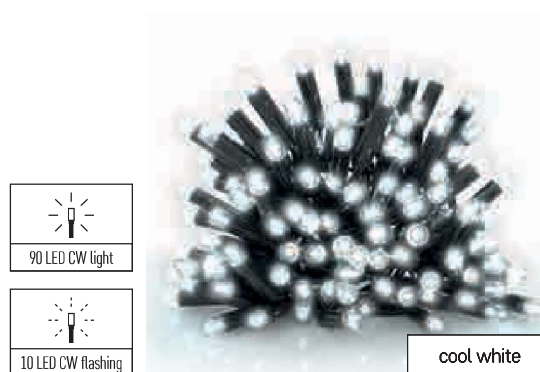

# CONNECT CHAINS

**A + B + C = PROFI**

**3**  
YEARS  
WARRANTY

365 days

**C**

90 LED WW light

10 LED CW flashing

warm white  
cool white

**D2AN01** 1550023000 1/-/-20  
**100 LED** IN/OUT Black cable  
↔ 10 m 8 592920 094655

90 LED CW light

10 LED CW flashing

cool white

**D2AC03** 1550022002 1/-/-20  
**100 LED** IN/OUT Black cable  
↔ 10 m 8 592920 094594