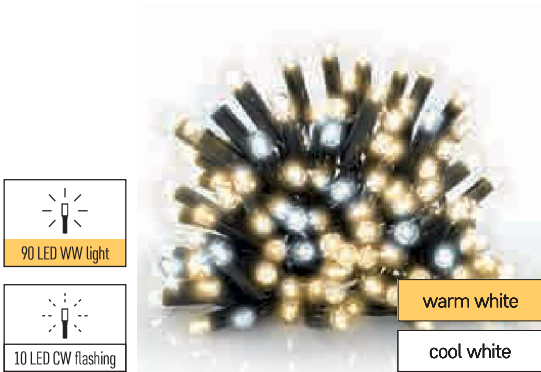

# CONNECT CHAINS

**A + B + C = PROFI**

**3**  
YEARS  
WARRANTY

365 days

**C**

90 LED WW light

10 LED CW flashing

warm white  
cool white

**D2AN01** 1550023000 1/-/-20  
**100 LED** IN/OUT Black cable  
↔ 10 m 8 592920 094655

90 LED CW light

10 LED CW flashing

cool white

**D2AC03** 1550022002 1/-/-20  
**100 LED** IN/OUT Black cable  
↔ 10 m 8 592920 094594