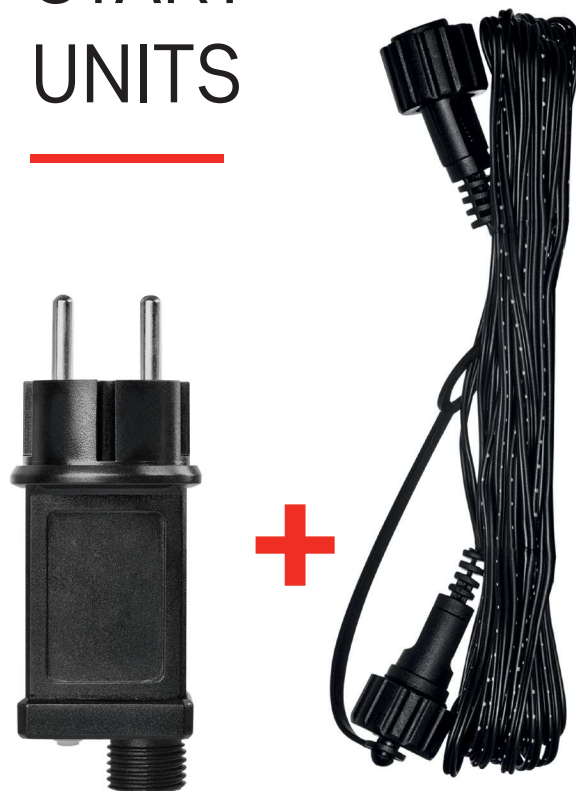

CONNECT SYSTEM STANDARD

START UNITS

A

B

warm white

D1AW01 1550010000 1/1/20

Power supply IN/OUT Timer

Extension cables Black cable

→ 5 m

100 LED chain

↔ 10 m

8 592920 094679

D1AC01

A + B + C = STANDARD

cool white

D1AC01 1550012000 1/-/20

Power supply IN/OUT Timer

Extension cables ■ Black cable

→ 5 m

100 LED chain

↔ 10 m

multicolor

D1AM01 1550014000 1/-/20

Power supply IN/OUT Timer

Extension cables ■ Black cable

→ 5 m

100 LED chain

↔ 10 m