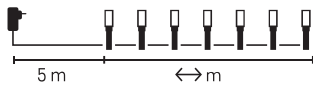

MULTIFUNCTIONAL CHAINS

8 multifunctional modes

warm white

NEW

D4AW09 1550040023 1/-/-/25
120 LED IN/OUT 5 m
↔ 12 m Green cable

D4AW07 1550040009 1/-/-/20
180 LED IN/OUT 5 m
↔ 18 m Green cable

D4AW08 1550040010 1/-/-/16
240 LED IN/OUT 5 m
↔ 24 m Green cable

8 multifunctional modes

cool white

D4AC08 1550042007  1/-/-25
120 LED  IN/OUT  5 m
 ↔ 12 m  Green cable

D4AC09 1550042008  1/-/-20
180 LED  IN/OUT  5 m
 ↔ 18 m  Green cable

D4AC10 1550042009  1/-/-16
240 LED  IN/OUT  5 m
 ↔ 24 m  Green cable