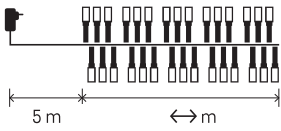

100 LED IN/OUT 5 m

↔ 10 m Black cable

cool white

multicolor

CLUSTER CHAINS

vintage

NEW

D4BV04 1550041008 1/-/12