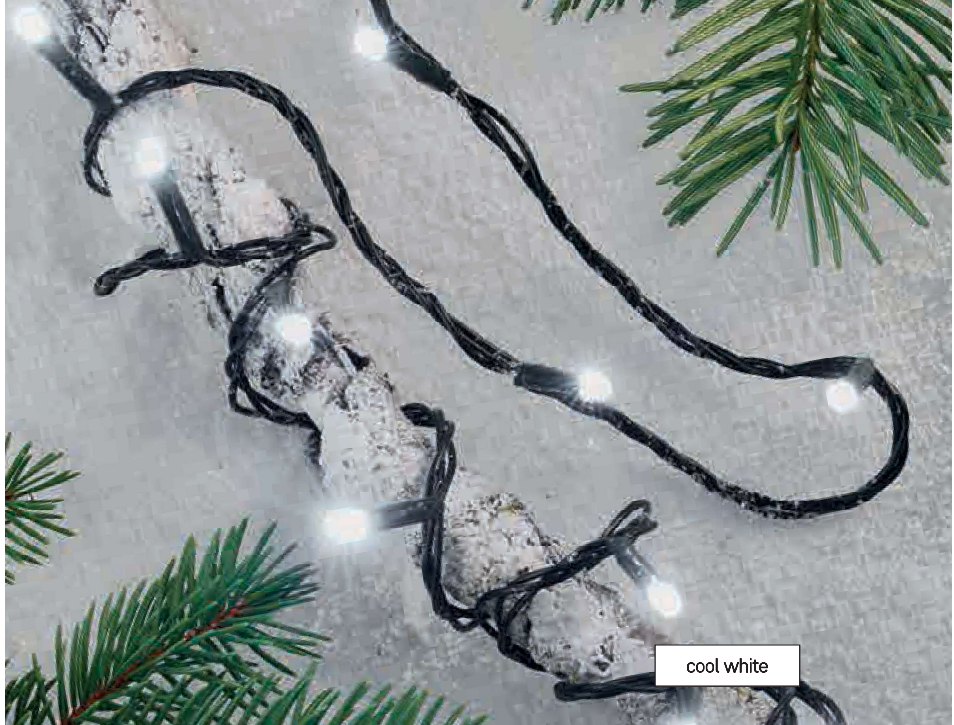

D4AM09 1550044008  1/-/20

180 LED  IN/OUT  5 m

↔ 18 m  Green cable

NEW

D4AM10 1550044017  1/-/20

240 LED  IN/OUT  5 m

↔ 24 m  Green cable

cool white