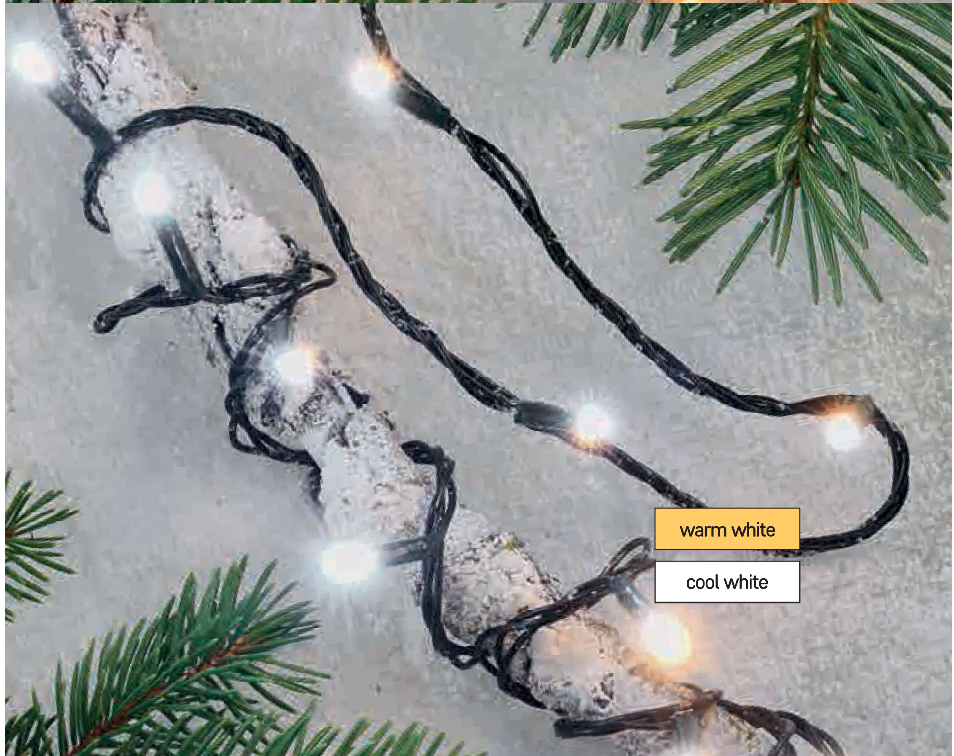

warm white

warm white

cool white

8 multifunctional modes

warm white

cool white

D4AL05

1550043001

1-/1/24

100 LED

5 m

↔ 10 m

■ Black cable