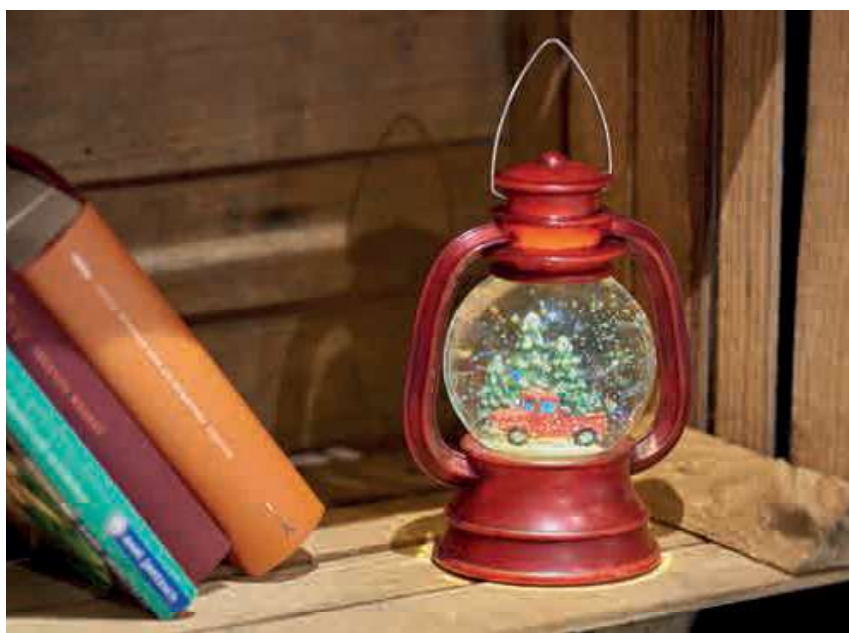

3× AA

warm white

DCLW01 155000023 1/-/-6

1 LED Indoor Timer

↔ 11 cm

↕ 20 cm

8 592920 093436

3× AA

warm white

DCLW05 155000042 1/-/-4

1 LED Indoor Timer

↔ 16 cm

↕ 17 cm

8 592920 093627

3× AA

warm white

DCLW18 155000099 1/-/-6

1 LED Indoor Timer

↔ 10 cm

↕ 25 cm

8 592920 104408