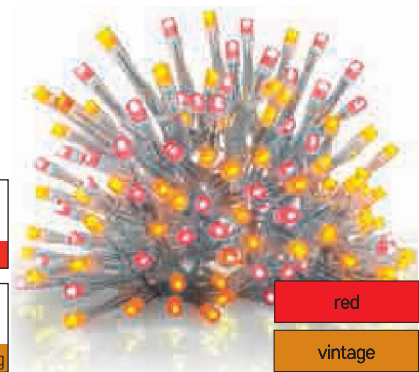

**100 LED** IN/OUT Transp. cable

↔ 2.5 m

↕ 0.9 m

cool white

80 LED CW light

20 LED CW flashing

**D1CC02** 1550012004 1/-/-/36

**100 LED** IN/OUT Transp. cable

↔ 2.5 m

↕ 0.9 m

red

vintage

50 LED red light

50 LED vintage flashing

**D1CD01** 1550015004 1/-/-/36

**100 LED** IN/OUT Transp. cable