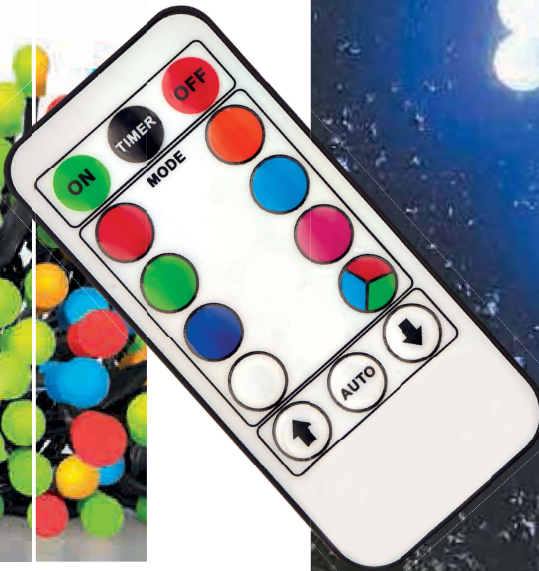

MULTIFUNCTIONAL CHAINS

64 multifunctional modes

D5AA01 1550054007 1/-/24

96 LED IN/OUT Timer

↔ 10 m Black cable 5 m

8 592920 096192

8 multifunctional modes cool white

D5AC06 1550052005 1/-/24

80 LED IN/OUT 5 m

↔ 8 m Green cable

8 592920 096109

8 multifunctional modes cool white

D5AC07 1550052006 1/-/12

200 LED IN/OUT 5 m

↔ 20 m Green cable

8 592920 096116

8 multifunctional modes

D5AM05 1550054002 1/-/-24

80 LED IN/OUT 5 m

↔ 8 m Green cable

8 592920 096147

8 multifunctional modes

D5AM06 1550054003 1/-/-12

200 LED IN/OUT 5 m