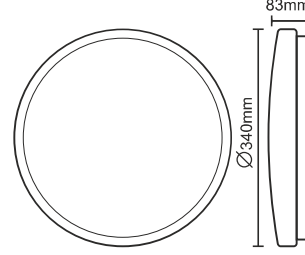

art.n.: LC722A/SI

tip: CLR0/18W/SMD/4000K/SI

IP20

4000K

1300Lm

18W
120W

-15°C
+45°C

AC
176-264V

120°

30.000 h

25.000

9% 100%

Ra ≥ 80

UV free

Hg free

1/10