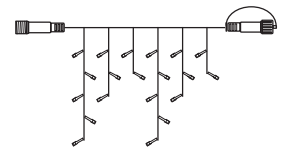

CONNECT ICICLES

A + B + C = PROFI

3
YEARS
WARRANTY

365 days

C

D2CW01 1550020003 1/-/-24
50 LED IN/OUT Black cable
↔ 3 m
↕ 0.4 m

D2CW03 1550020005 1/-/-24
50 LED IN/OUT Black cable
↔ 3 m
↕ 0.4 m

D2CN01 1550023001 1/-/-24
50 LED IN/OUT Black cable
↔ 3 m
↕ 0.4 m

D2CC01 1550022004 1/-/-24
50 LED IN/OUT Black cable
↔ 3 m
↕ 0.4 m

D2CC03 1550022006 1/-/-24
50 LED IN/OUT Black cable
↔ 3 m
↕ 0.4 m