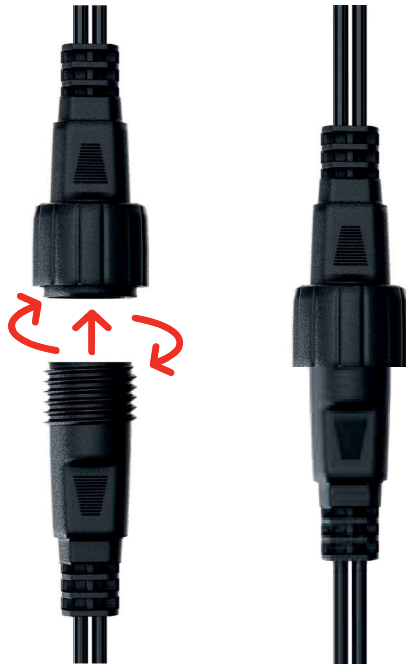

CONNECT CHAINS

A + B + C = STANDARD

warm white

D1AW02 1550010001 1/-/36

50 LED IN/OUT Black cable
↔ 5 m

D1AW03 1550010002 1/-/24

100 LED IN/OUT Black cable
↔ 10 m

cool white

D1AC02 1550012001 1/-/36

50 LED IN/OUT Black cable
↔ 5 m

D1AC03 1550012002 1/-/24

100 LED IN/OUT Black cable
↔ 10 m

multicolor

D1AM02 1550014001 1/-/36

50 LED IN/OUT Black cable
↔ 5 m

D1AM03 1550014002 1/-/24

100 LED IN/OUT Black cable
↔ 10 m