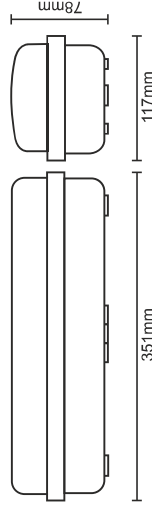

3W
LED EMERGENCY

art.nr.: **LEL101**

tup: EML01/3W/3H/6000K

IP65

6000K

150lm

30LED

80m²

1 / 12

815850401903006

1W
LED EMERGENCY

art.nr.: **LEL201**

tup: EML02/1W/3H/6000K

IP20

6000K

50lm

3W
LED EMERGENCY

art.nr.: LEL401

typ: EML04/3W/3H/6000K

- IP20
- 6000K
- 170lm
- 5LED
- 80m²
- 3W / 8W
- 0 °C / +40°C
- AC 100-240V
- 3 hours
- 120°
- 50,000 h
- 30,000
- 0% - 100%

1 / 30