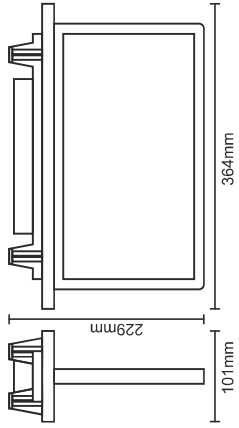

2W
LED EMERGENCY

art.nr.: LEL301

typ: EML03/2W/3H/6000K

- IP20
- 6000K
- 100lm
- 18LED
- 2W / 6W
- 0 °C / +40°C
- AC 100-240V
- 3 hours
- 120°
- 50,000 h
- 30,000
- 0% - 100%

1 / 10

3W
LED EMERGENCY