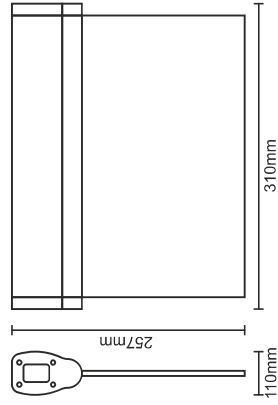

1 / 12

815850401903006

1W
LED EMERGENCY

art.nr.: **LEL201**

tup: EML02/1W/3H/6000K

IP20

6000K

50lm