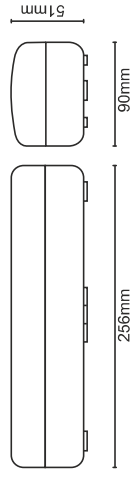

art.nr.: LEL401

typ: EML04/3W/3H/6000K

- IP20
- 6000K
- 170lm
- 5LED
- 80m²
- 3W / 8W
- 0 °C / +40°C
- AC 100-240V
- 3 hours
- 120°
- 50,000 h
- 30,000
- 0% - 100%

1 / 30