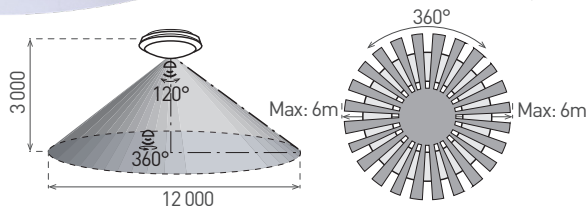

RENO PROFI HF DIMMABLE

NEUTRAL WHITE

LED 16W ▶ ⇒ D80W
LED 22W ▶ ⇒ D130W

- SVIETIDLO LED SMD HF DIMMABLE
- teleso svietidla: polykarbonát (PC)
- vhodné na nasvetlenie vnútorných a vonkajších priestorov
- veľká mechanická odolnosť
- svetelný výkon v pohotovostnom režime (20%)
- obsahuje regulovateľné mikrovlnné čidlo pohybu
- možnosť regulácie pomocou DIP prepínača:
  - doba maximálneho svetelného výkonu v prítomnosti 100% (TIME)
  - doba svetelného výkonu v neprítomnosti 20% (DIM TIME)
  - rozsah detekcie pohybu (SENS)
  - nastavenie (noc/deň) (LUX)
- päťročná záruka na celé svietidlo

220-240V-50/60Hz

IP₆₆

IK₁₀

-20+40°C

50000

ON/OFF
25 000

120°

Pf (λ)
≥0,9

-TIME+
10s-10min

-DIM TIME+
0s/30s/10min/∞

-SENS+
5-15m

-LUX+
5-2000LUX

15m

360°

120°

A) Detection Range

- Nastavenie citlivosti senzoru (vzdialenosť pohybu, ktorý senzor spína v rádiuse 120°)
- Keď dipy 1 a 2 neprepnete, je citlivosť snímania čidla maximálna 100% (15 metrov)
- Prepnutím dipu 1 znížite citlivosť snímania čidla na 75%
- Prepnutím dipu 2 znížite citlivosť snímania čidla na 50%
- Prepnutím dvoch dipov 1 a 2 znížite citlivosť snímania čidla na minimum 10%

B) Hold time

- Nastavenie času, ako dlho má byť svietidlo zopnuté na plný výkon (10 sekúnd - 10 minút)
- Keď dipy 3 a 4 neprepnete, je čas prechodu, keď svietidlo neregistruje pohyb na svetelný mezistupeň 10 sekúnd. Pokiaľ nemáte mezistupeň aktivovaný dôjde k vypnutiu svietidla.
- Keď dip 3 prepnete, je čas prechodu, keď svietidlo neregistruje pohyb na svetelný mezistupeň 90 sekúnd. Ak nemáte mezistupeň aktivovaný dôjde k vypnutiu svietidla.
- Keď dip 4 prepnete, je čas prechodu, ak svietidlo neregistruje pohyb na svetelný mezistupeň 3 minúty. Pokiaľ nemáte mezistupeň aktivovaný, dôjde k vypnutiu svietidla.
- Prepnutím dvoch dipov 3 a 4 je čas prechodu, ak svietidlo neregistruje pohyb na svetelný mezistupeň maximálne 10 minút. Ak nemáte mezistupeň aktivovaný, dôjde k vypnutiu svietidla.

C) Daylight Sensor

- Nastavenie spínania senzora v závislosti na okolnom osvetlení priestorov (spína cez deň - 5 Lux)
- Keď dipy 5 a 6 neprepnete, je citlivosť snímania senzora maximálne 2000lx, čo znamená, že svietidlo spína za denného svetla.
- Prepnutím dipu 5 znížite citlivosť snímania senzora pod 50lx. Svietidlo spína, keď sa zotmie pod hodnotu 50 luxov.
- Prepnutím dipu 6 znížite citlivosť snímania senzora pod 15lx. Svietidlo spína, keď sa zotmie pod hodnotu 15 luxov.
- Prepnutím dvoch dipov 5 a 6 znížite citlivosť snímania senzora na minimum. Svietidlo spína, ak sa zotmie pod hodnotu 5 luxov.

D) Stand-by Period

- Nastavenie času, ako dlho má byť svietidlo zopnuté v DIM režime svetelného mezistupňa [0 - nekonečno].
- Keď dipy 7 a 8 neprepnete, nie je aktivovaný svetelný mezistupeň (DIM režim). Svietidlo sa vypína z plného svetelného výkonu. Čas vypnutia je závislý na nastavení dipov 3 a 4.
- Prepnutím dipu 7 po uplynutí 30 sekúnd, kedy svietidlo stále neregistruje pohyb, svietidlo sa zo svetelného mezistupňa vypne.
- Prepnutím dipu 8 po uplynutí 10 minút, kedy svietidlo stále neregistruje pohyb, svietidlo zo svetelného mezistupňa vypne.
- Prepnutím dvoch dipov 7 a 8 nastavíte nekonečný čas. Svietidlo sa zo svetelného mezistupňa nevypne, ale svieti stále.
- Uvádzané hodnoty je potrebné brať vždy s určitou toleranciou v závislosti na podmienkach použitia.