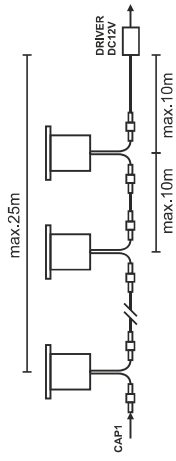

Hg free

1/10/60

715850401901934

MtD

art.n.: LFL123
tip: FL104/4000K

IP67

4000K

60lm