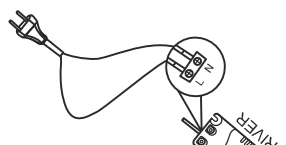

12W

art.nr.: LPL213

tup: PS12W/60SMD/2835/2800K

12W

art.nr.: LPL223

tup: PS12W/60SMD/2835/4000K

18W

art.ni.: **LPL214**