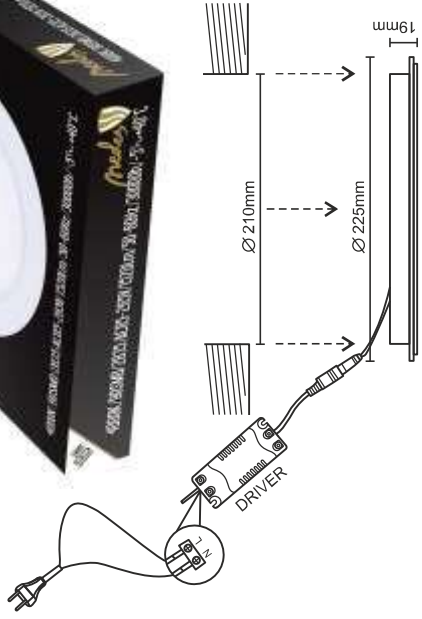

UV free

Hg free

1/20

715850401901415

18W

art.n.: LPL124

tup: PR18W/90SMD/2835/4000K

IP20