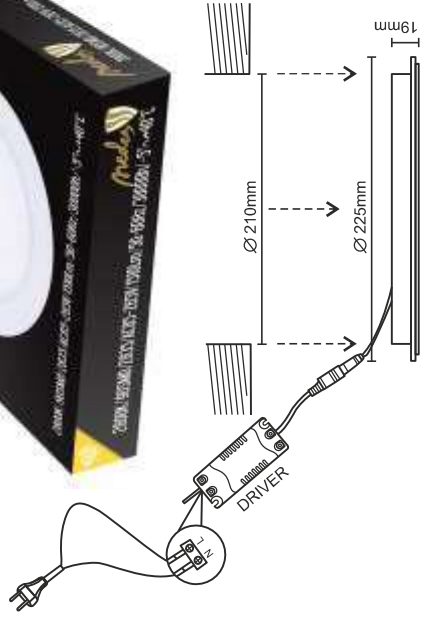

18W

art.n.: LPL114

tup: PR18W/90SMD/2835/2800K

IP20

2800K

1510 Lm

18W
Ø130W

-5°C
+40°C

AC
85-265V

120°

30.000 h

30.000

100%

Ra ≥ 80

UV free

Hg free

1/20

715850401901415

18W

art.n.: LPL124

tup: PR18W/90SMD/2835/4000K

IP20

4000K

1520 Lm

18W
Ø130W

-5°C
+40°C

AC
85-265V

120°

30.000 h

30.000

100%

Ra ≥ 80

UV free

Hg free

1/20

715850401901422