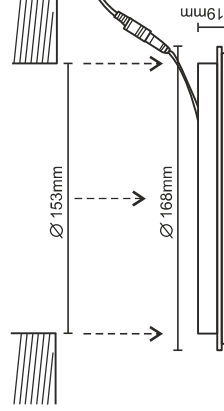

6W

art.nr.: LPL121A

tup: PR6W/30SMD/2835/4000K/A

1 / 90

12W

art.nr.: LPL123A

tup: PR12W/60SMD/2835/4000K/A

1 / 40