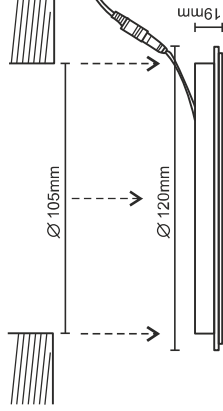

6W

art.nr.: LPL121A

tup: PR6W/30SMD/2835/4000K/A

1 / 90

12W

art.nr.: LPL123A

tup: PR12W/60SMD/2835/4000K/A

1 / 40