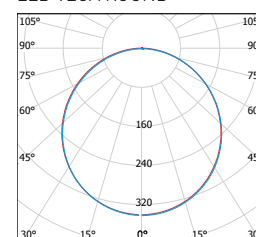

LED 3W
LED 6W
LED 12W
LED 18W
LED 24W

LED VEGA ROUND