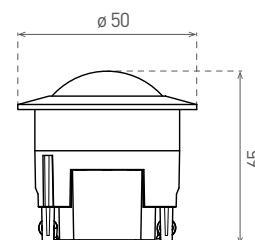

Icon	Icon	EAN	color	Beam [°]	Beam [°]	Range	-TIME+	-LUX+	DKC
SENSOR 30	GXSI003	8592660100890	biela	360	160	6m	10s-15min.	3-2000lx	10,93 €